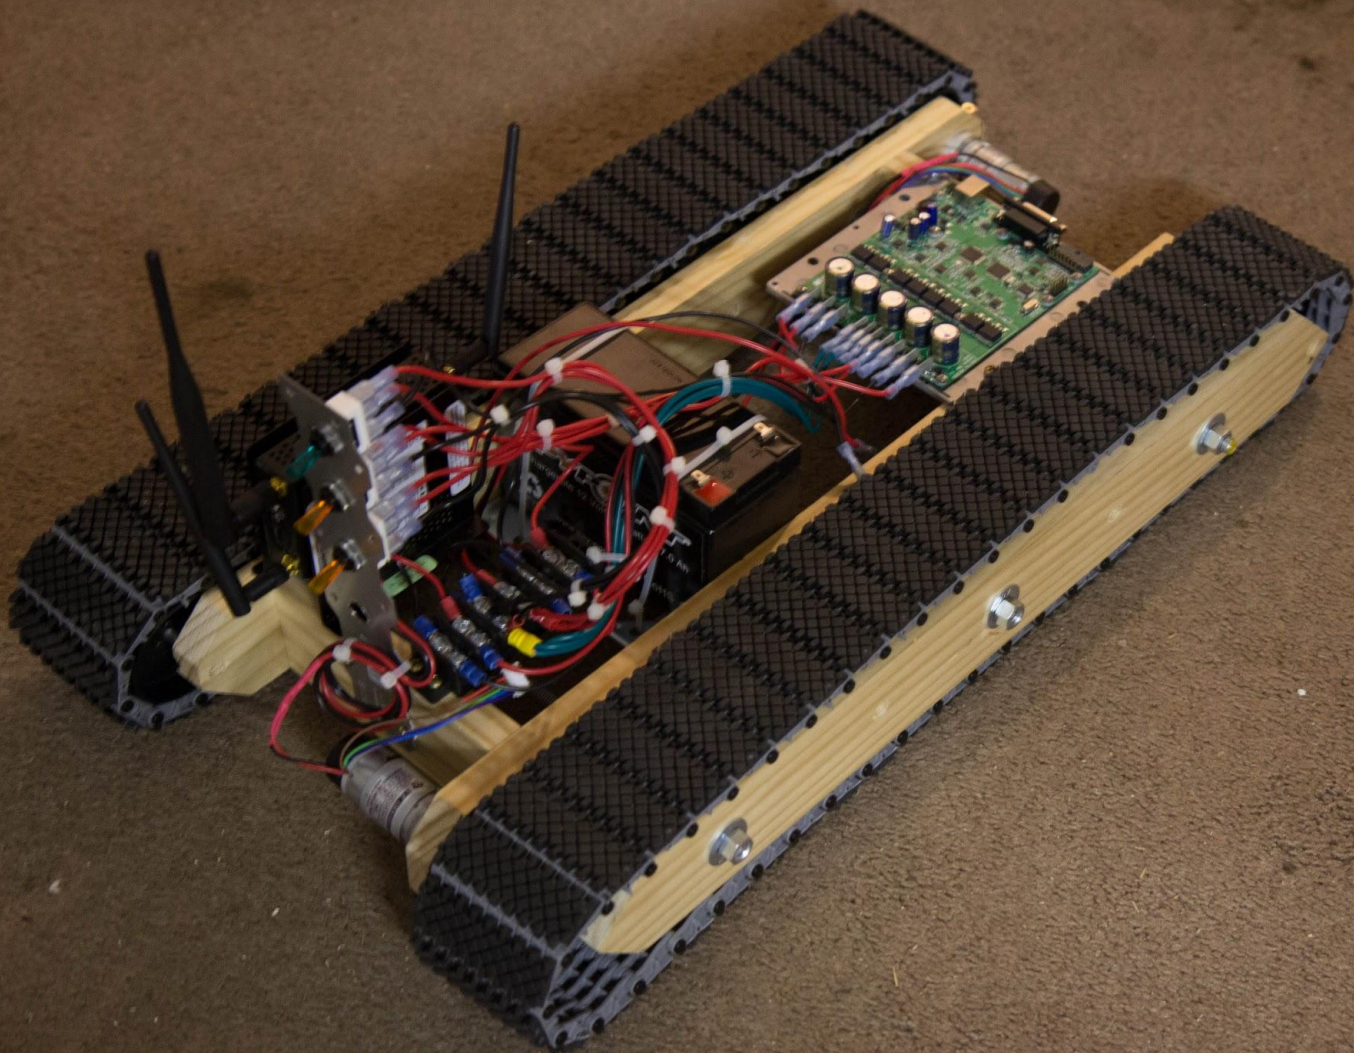

Failure is half the fun of
success

John “Warthog9” Hawley
Intel - OTC
MinnowBoard Project

13-1-C
1G3ZE-35K
13-1-C
1G3ZE-35K
13-1-C
1G3ZE-35K

13-1-C
1G3ZE-35K
13-1-C
1G3ZE-35K
13-1-C
1G3ZE-35K

WARNING
ALWAYS WEAR EYE PROTECTION AND HEAR PROTECTION
RYOBI
15510M
15 AMP 120V AC
MAXIMUM CUTTING SPEED 3000 RPM
MAXIMUM CUTTING DEPTH 2 1/2"

WARNING
ALWAYS WEAR EYE PROTECTION AND HEAR PROTECTION
RYOBI
15510M
15 AMP 120V AC
MAXIMUM CUTTING SPEED 3000 RPM
MAXIMUM CUTTING DEPTH 2 1/2"

yocto
PROJECT™

Business & Media Cent

K-9 trounces the Yocto Blimp