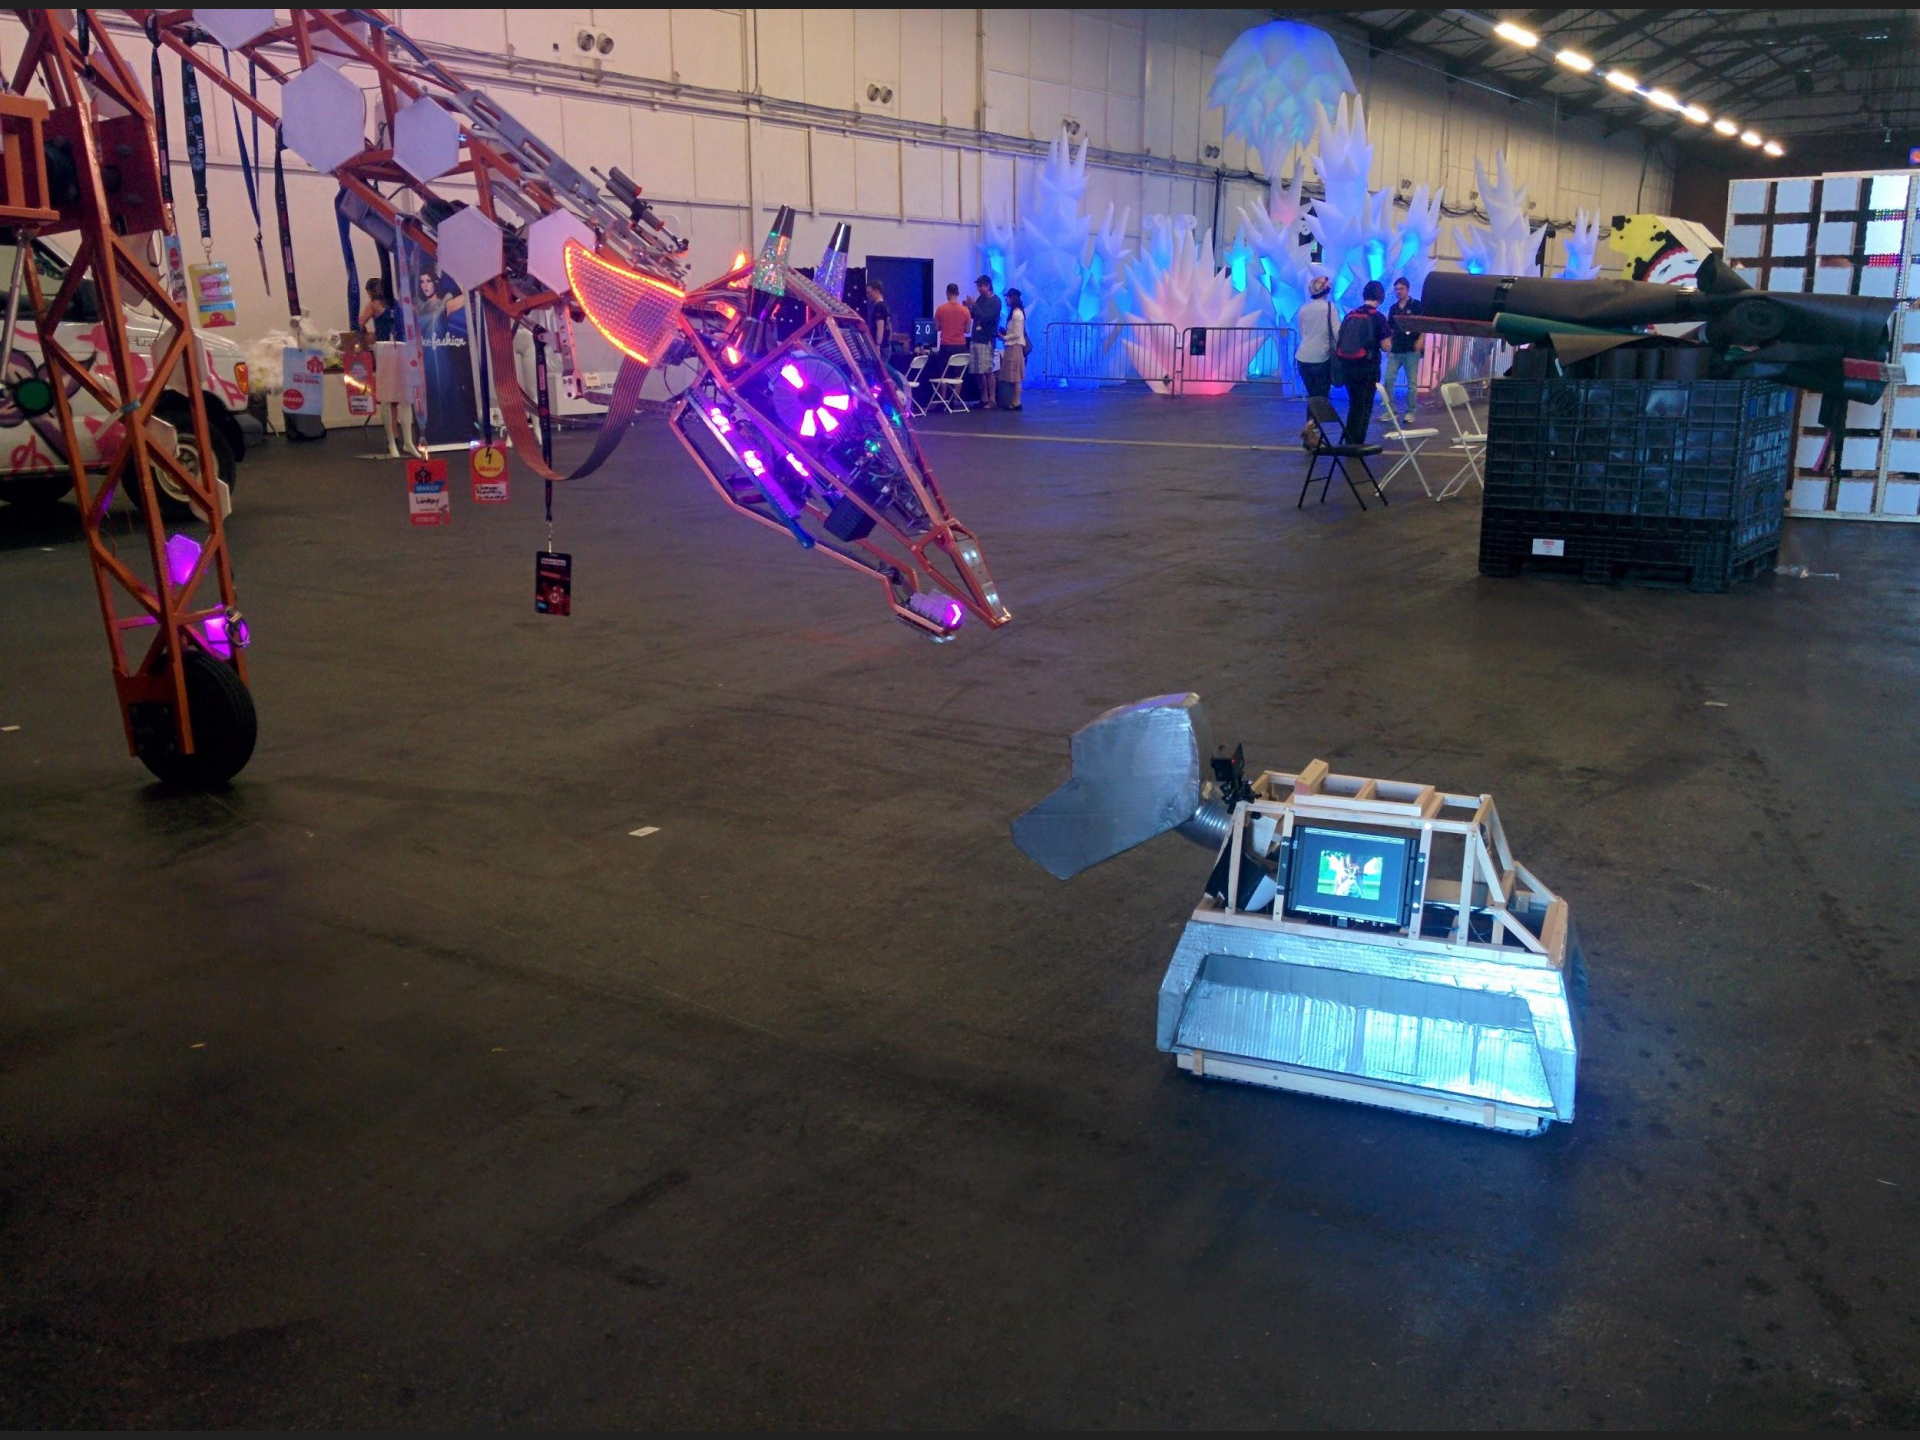

Failure is half the fun of
success

John “Warthog9” Hawley
Intel - OTC
MinnowBoard Project

13-1-C
1G3ZE-35K
13-1-C
1G3ZE-35K
13-1-C
1G3ZE-35K

13-1-C
1G3ZE-35K
13-1-C
1G3ZE-35K
13-1-C
1G3ZE-35K

WARNING
ALWAYS WEAR EYE PROTECTION AND HEAR PROTECTION
RYOBI
15510M
15 AMP 120V AC
MAXIMUM CUTTING SPEED 3000 RPM
MAXIMUM CUTTING DEPTH 2 1/2"

WARNING
ALWAYS WEAR EYE PROTECTION AND HEAR PROTECTION
RYOBI
15510M
15 AMP 120V AC
MAXIMUM CUTTING SPEED 3000 RPM
MAXIMUM CUTTING DEPTH 2 1/2"

yocto
PROJECT™

Business & Media Cent

K-9 trounces the Yocto Blimp

0:55 / 3:50

K-9 trounces the Yocto Blimp

0:47 / 3:50

6
5

146 GB
146 GB
146 GB

146 GB
146 GB
146 GB

146 GB
146 GB

450 GB
450 GB